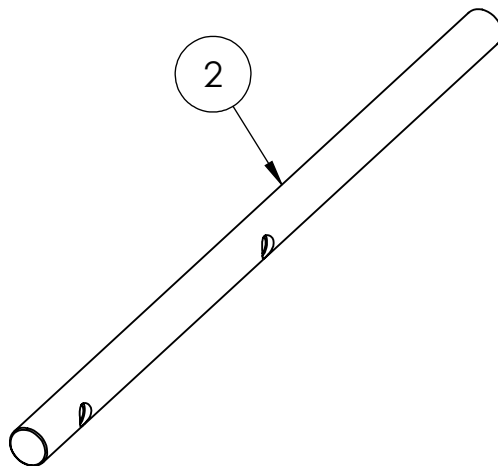

# Bolia.com

new scandinavian design

Story side table  
Story coffee table

Design - Clara Mahler & Anna Karnov

Ver. Jan/2021

A   $\text{fil } 16 \times 10 \text{ mm} = 6$

B   $M6 \times 50 \text{ mm} = 6$

C  = 3

D  = 1

Story side table

Story coffee table

1	1x
2	3x

DETAIL C