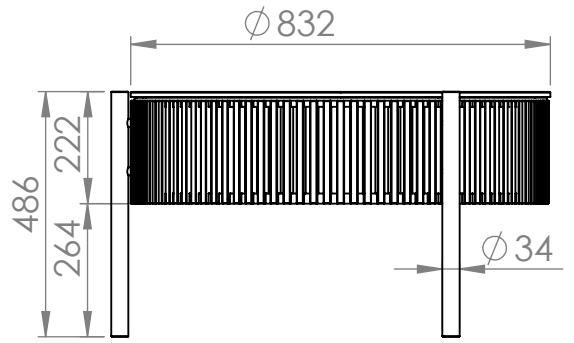

# Bolia.com

new scandinavian design

Story side table  
Story coffee table

Design - Clara Mahler & Anna Karnov

Ver. Jan/2021

A   $\text{fil } 16 \times 10 \text{ mm} = 6$

B   $M6 \times 50 \text{ mm} = 6$

C  = 3

D  = 1

Story side table

Story coffee table

1	1x
2	3x

DETAIL C