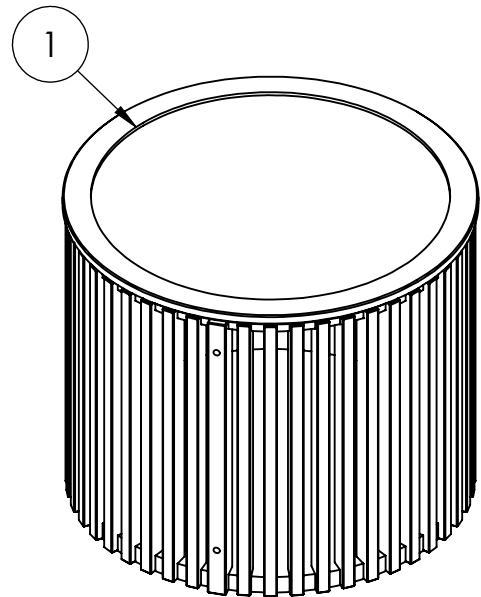

# Bolia.com

new scandinavian design

Story side table  
Story coffee table

Design - Clara Mahler & Anna Karnov

Ver. Jan/2021

A   $\text{fil } 16 \times 10 \text{ mm} = 6$

B   $M6 \times 50 \text{ mm} = 6$

C  = 3

D  = 1

Story side table

Story coffee table

1	1x
2	3x

DETAIL C